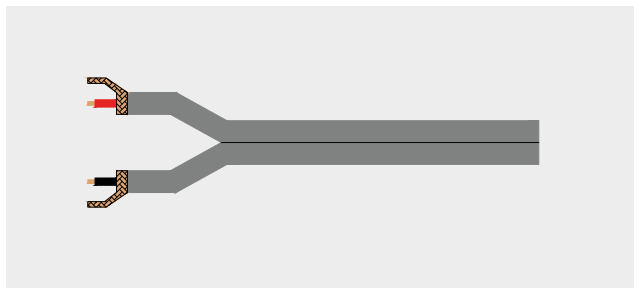

## MICROPHONE CABLE

**C2008**

cod. 1600-021100

2x0.08 microphone cable + screen, available in 100m reel.

## MICROPHONE CABLE

**C2014**

cod. 1600-022100

2x (1x0.14 + screen) microphone cable + screen, available in 100m reel.