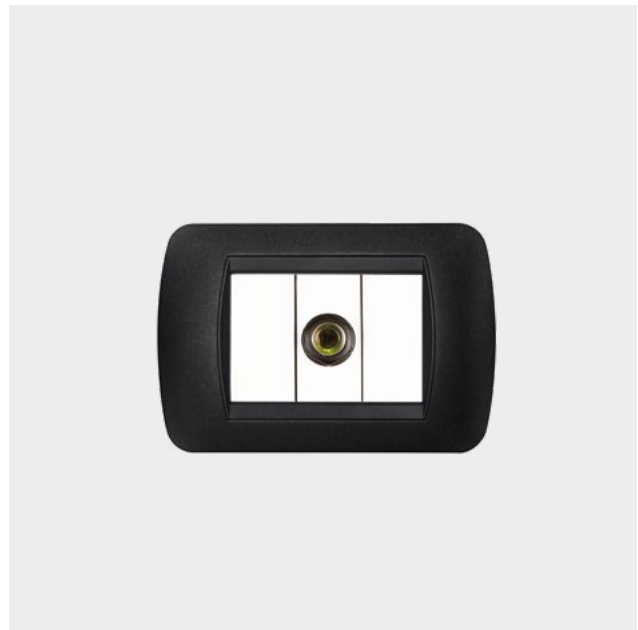

TRANSPONDER CARD READER FOR COMMON AREAS

LTZ

cod. 6500-117000

* Civil series > p. 97

It enables access to common areas by transponder cards with ISO 7816 format in different mode for guests, visitors, manager, staff, maintenance operators, etc.

Max. reading distance 5 cm. It is provided with 2 leds for card validity and one voltage free contact for door opening, with 24V, 4(2)A relay.

It is housed in 3-module box and connected to the technological control unit UGT with 6-wire cable terminated with RJ12 PLUG.

Weight: 0.1 kg. Depth: 53 mm.

SOCKET FOR LOCAL RESET

PRL

cod. 6300-141000

* Civil series > p. 97

Socket for local alarm reset by means of coded jack for identification of operator with display, recording, storing and printing of events.

Weight: 0.03 kg. Depth: 46mm.